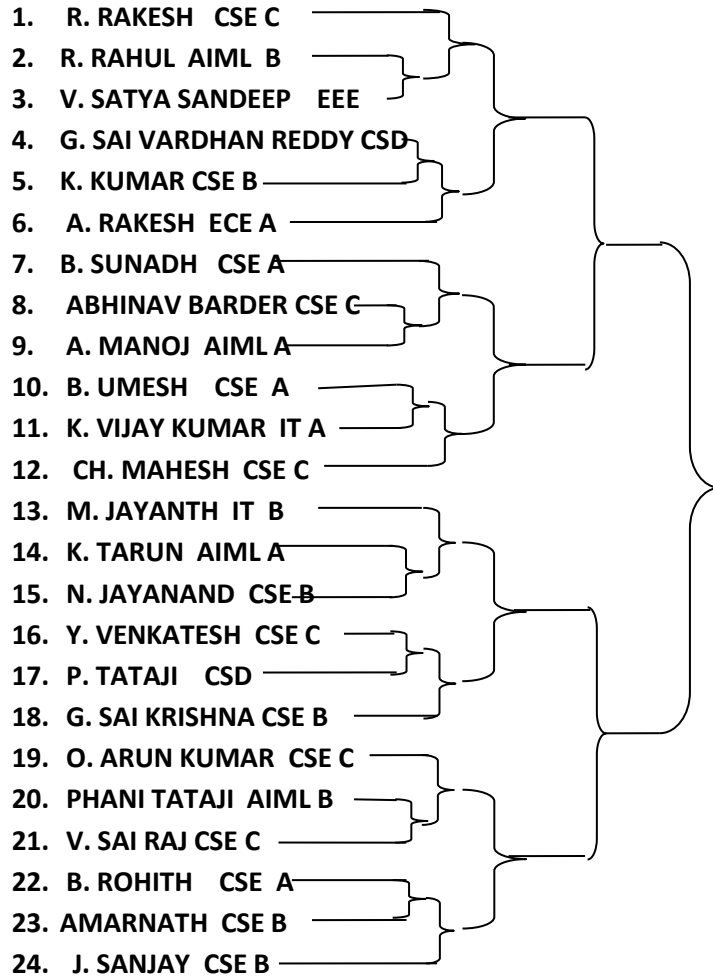

Giving Wings to Thoughts

St. Peter's Engineering College

UGC AUTONOMOUS

Affiliated to JNTUH, Approved by AICTE, Accredited by NBA & NAAC with "A" Grade.
Maisammaguda Village, Dhulapally, Opp.to Forest Academy, Hyderabad-500100

ANNUAL DAY 1ST YEAR GAMES & SPORTS DRAWS 2021-22

CHESS MEN DRAWS