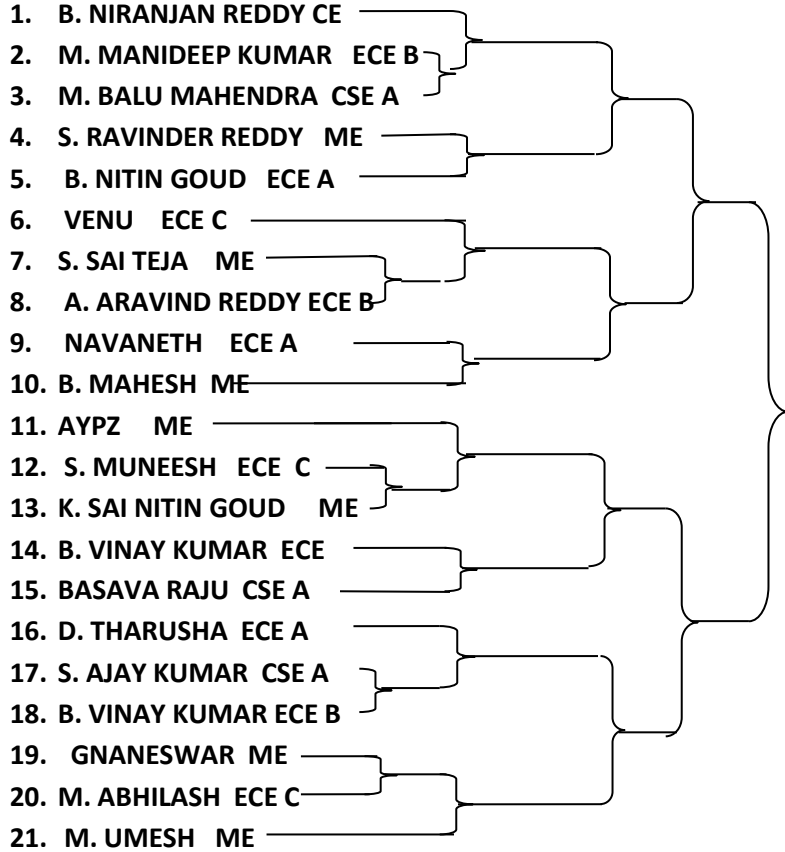

Giving Wings to Thoughts

St. Peter's Engineering College

UGC AUTONOMOUS

Affiliated to JNTUH, Approved by AICTE, Accredited by NBA & NAAC with "A" Grade.
Maisammaguda Village, Dhulapally, Opp.to Forest Academy, Hyderabad-500100

ANNUAL DAY 3RD YEAR GAMES & SPORTS DRAWS 2021-22

CARROMS MEN SINGLES DRAW SHEET 2021-22

M. UMESH ME: 20BK5A0325 : 9059977991