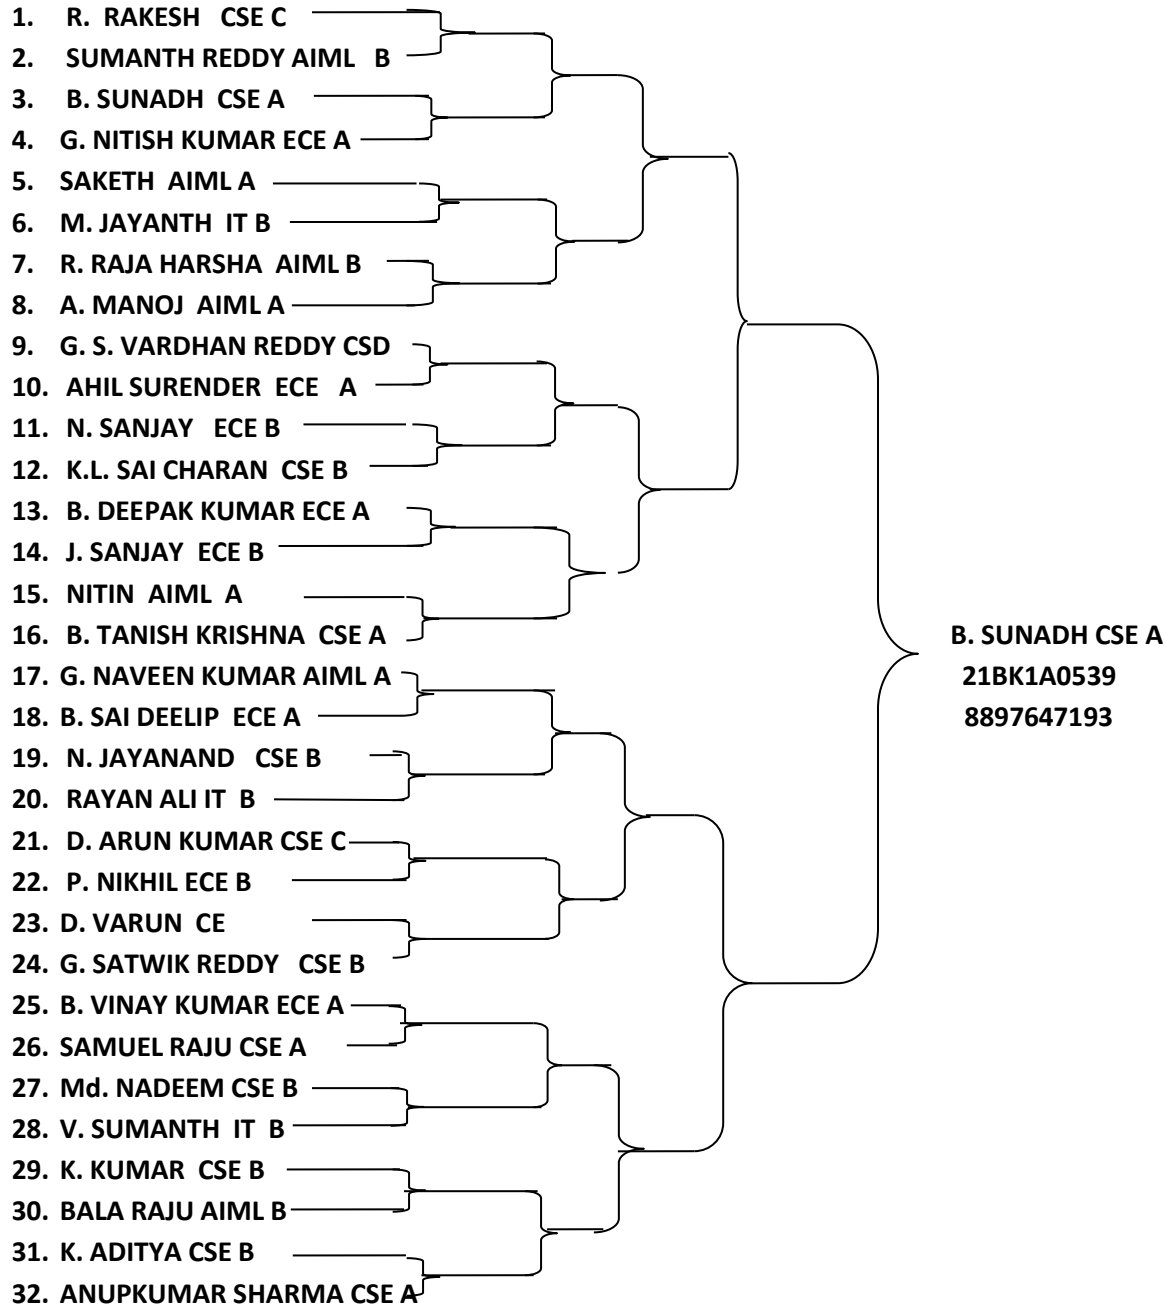

St. Peter's Engineering College

UGC AUTONOMOUS

Affiliated to JNTUH, Approved by AICTE, Accredited by NBA & NAAC with "A" Grade.
Maisammaguda Village, Dhulapally, Opp.to Forest Academy, Hyderabad-500100

ANNUAL DAY 1ST YEAR GAMES & SPORTS DRAWS 2021-22

CARROMS MEN DRAWS