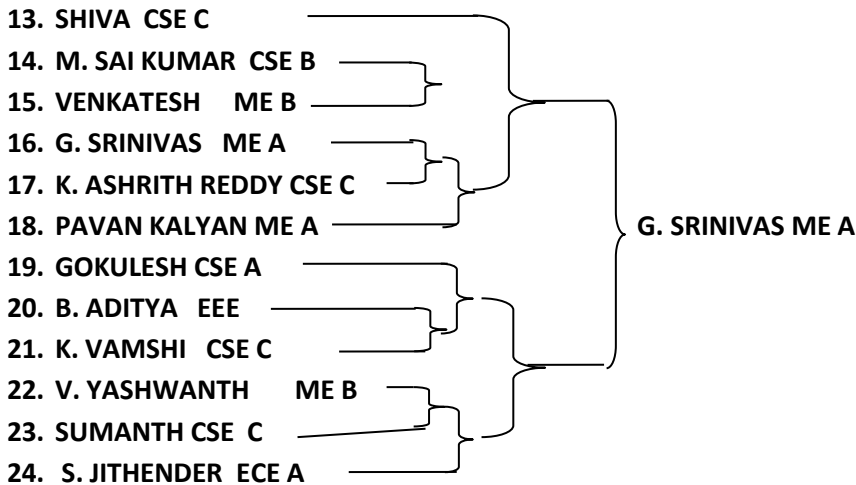

Giving Wings to Thoughts

St. Peter's Engineering College

UGC AUTONOMOUS

Affiliated to JNTUH, Approved by AICTE, Accredited by NBA & NAAC with "A" Grade.
Maisammaguda Village, Dhulapally, Opp.to Forest Academy, Hyderabad-500100

ANNUAL DAY 4TH YEAR GAMES & SPORTS DRAWS 2021-22 CARROMS SINGLES MEN DRAWS

GROUP - A

GROUP - B