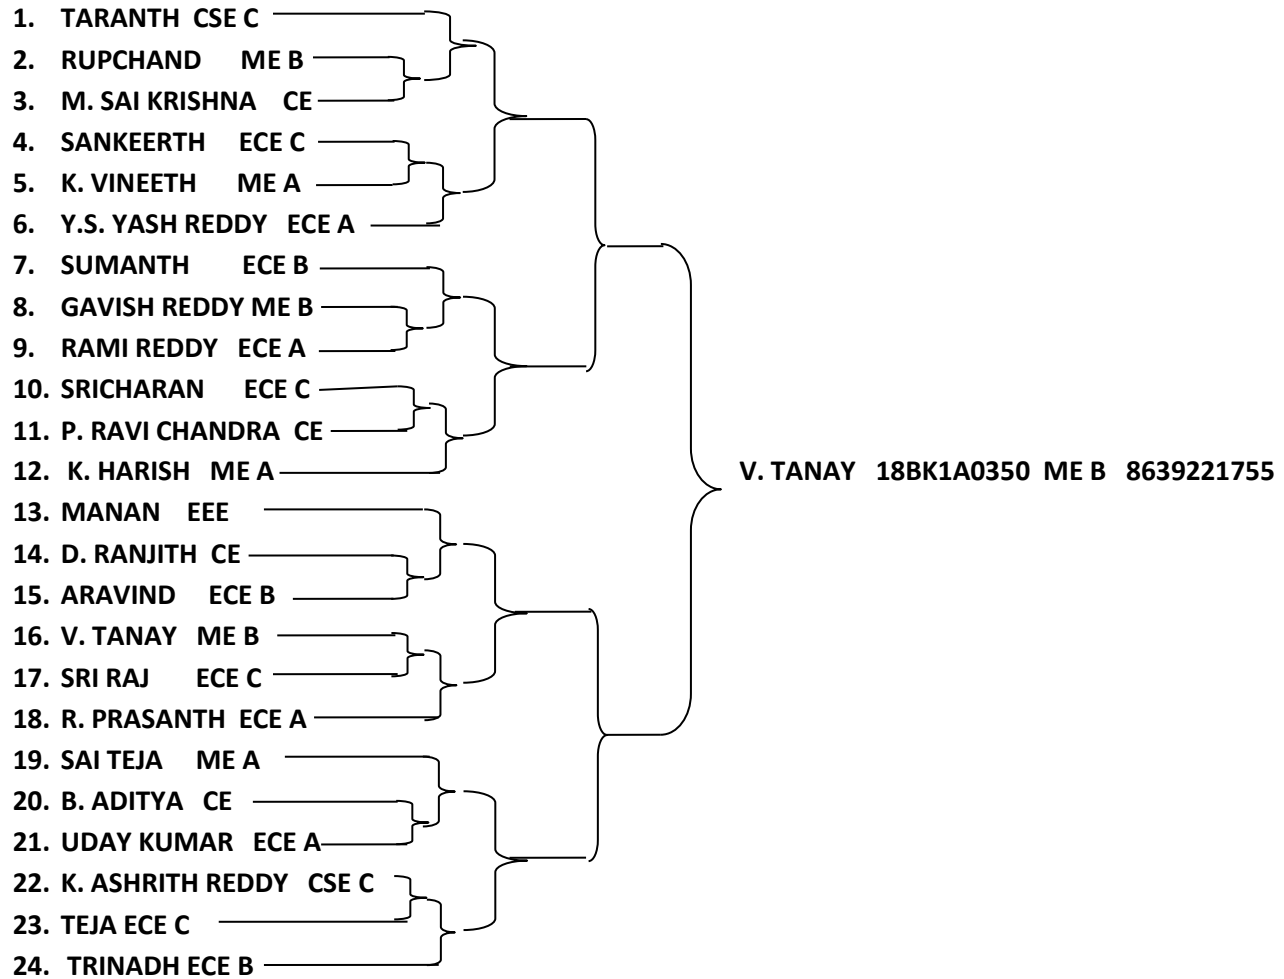

ANNUAL DAY 4TH YEAR GAMES & SPORTS DRAWS 2021-22

TABLE TENNIS SINGLES MEN DRAWS

Giving Wings to Thoughts

St. Peter's Engineering College

UGC AUTONOMOUS

Affiliated to JNTUH, Approved by AICTE, Accredited by NBA & NAAC with "A" Grade.
Maisammaguda Village, Dhulapally, Opp.to Forest Academy, Hyderabad-500100