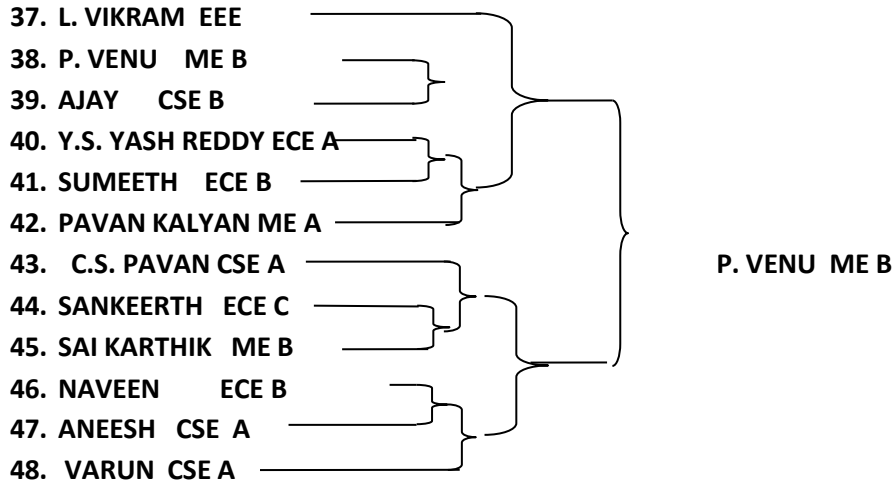

Giving Wings to Thoughts

St. Peter's Engineering College

UGC AUTONOMOUS

Affiliated to JNTUH, Approved by AICTE, Accredited by NBA & NAAC with "A" Grade.
Maisammaguda Village, Dhulapally, Opp.to Forest Academy, Hyderabad-500100

ANNUAL DAY 4TH YEAR GAMES & SPORTS DRAWS 2021-22 CARROMS SINGLES MEN DRAWS

GROUP - C

GROUP - D