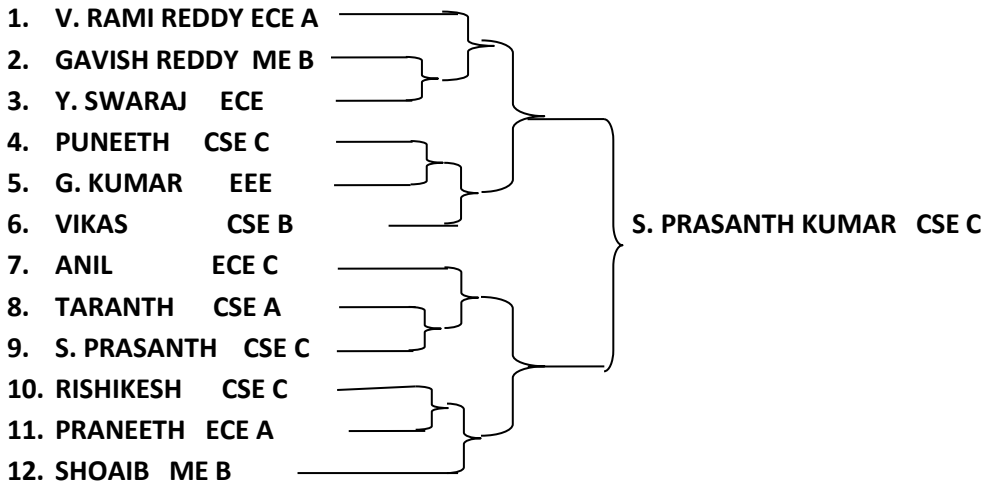

Giving Wings to Thoughts

St. Peter's Engineering College

UGC AUTONOMOUS

Affiliated to JNTUH, Approved by AICTE, Accredited by NBA & NAAC with "A" Grade.
Maisammaguda Village, Dhulapally, Opp.to Forest Academy, Hyderabad-500100

ANNUAL DAY 4TH YEAR GAMES & SPORTS DRAWS 2021-22 CARROMS SINGLES MEN DRAWS

GROUP - A