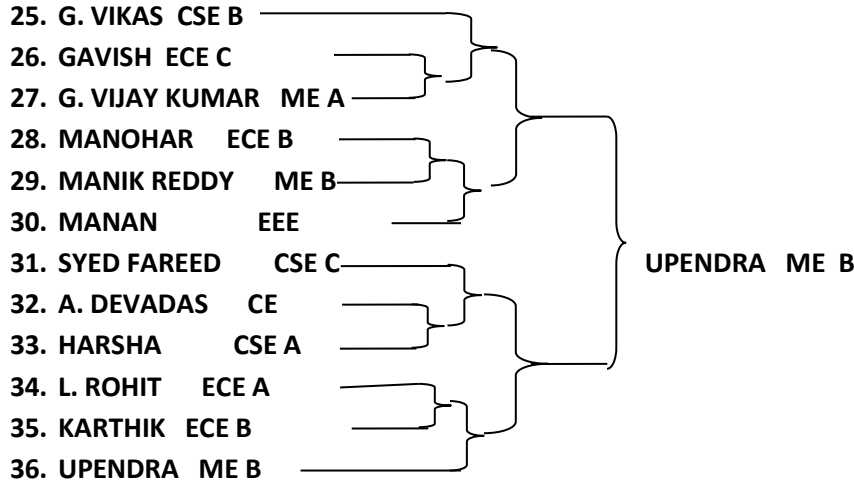

Giving Wings to Thoughts

St. Peter's Engineering College

UGC AUTONOMOUS

Affiliated to JNTUH, Approved by AICTE, Accredited by NBA & NAAC with "A" Grade.
Maisammaguda Village, Dhulapally, Opp.to Forest Academy, Hyderabad-500100

ANNUAL DAY 4TH YEAR GAMES & SPORTS DRAWS 2021-22 CARROMS SINGLES MEN DRAWS

GROUP - C