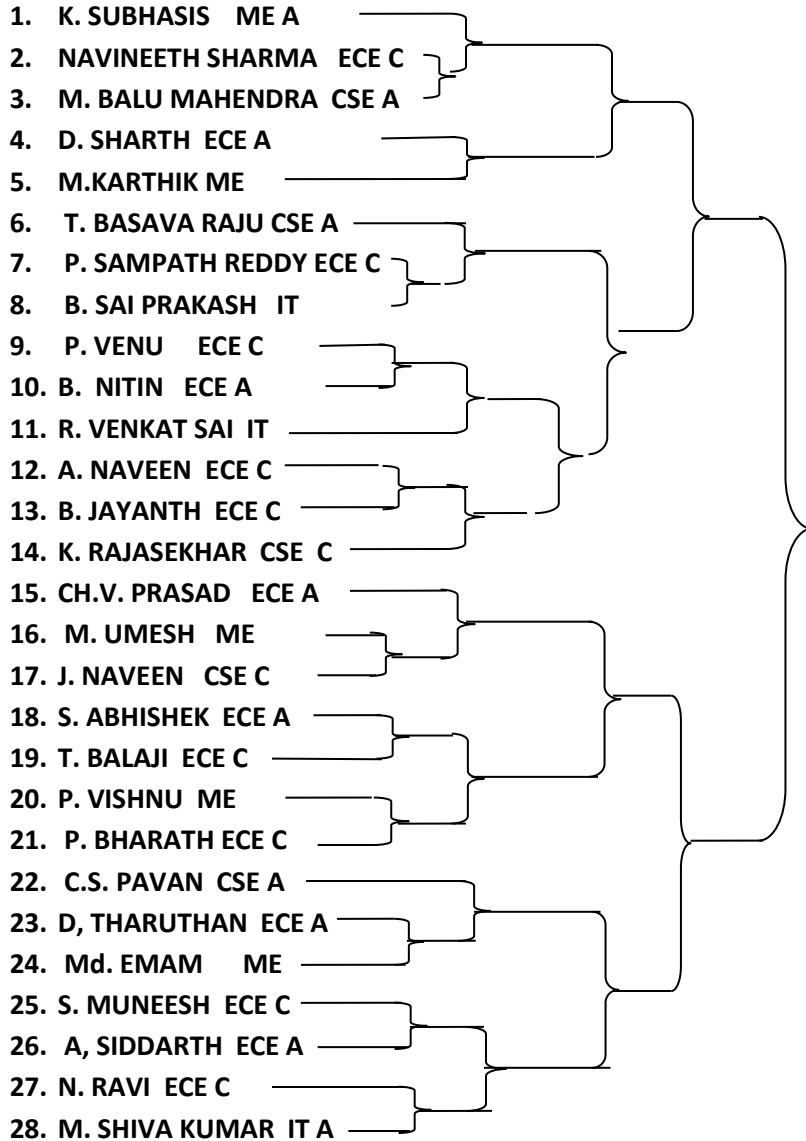

Giving Wings to Thoughts

St. Peter's Engineering College

UGC AUTONOMOUS

Affiliated to JNTUH, Approved by AICTE, Accredited by NBA & NAAC with "A" Grade.
Maisammaguda Village, Dhulapally, Opp.to Forest Academy, Hyderabad-500100

ANNUAL DAY 3RD YEAR GAMES & SPORTS DRAWS 2021-22

CHESS MEN SINGLES DRAW SHEET 2021-22

CH.D.V. PRASAD : 19BK1A0411: ECE

9849304612